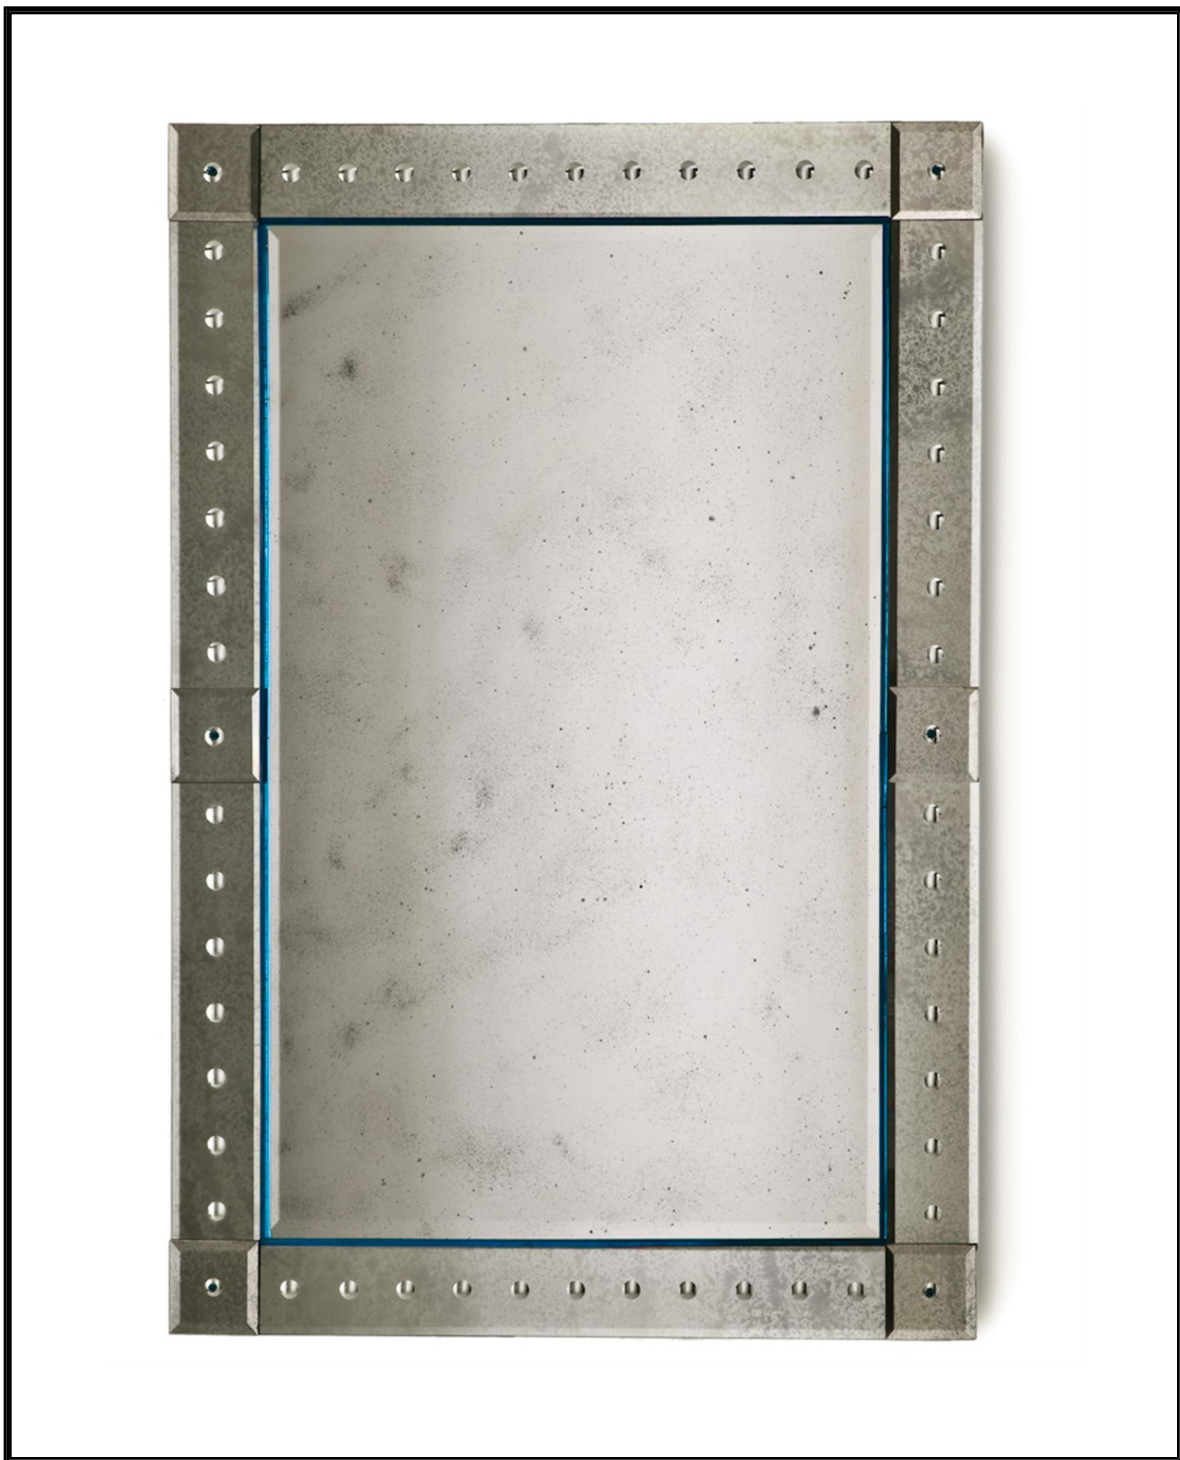

Mediterraneo

exclusive venetian glass, objets d'art and architectural features

Emily

Venetian hand crafted mirror
bevelled edges and circular bevelling details

080SM601

mirror
H 120cm
W 85cm

+44(20) 7720 6556
sales@mediterraneodesign.com